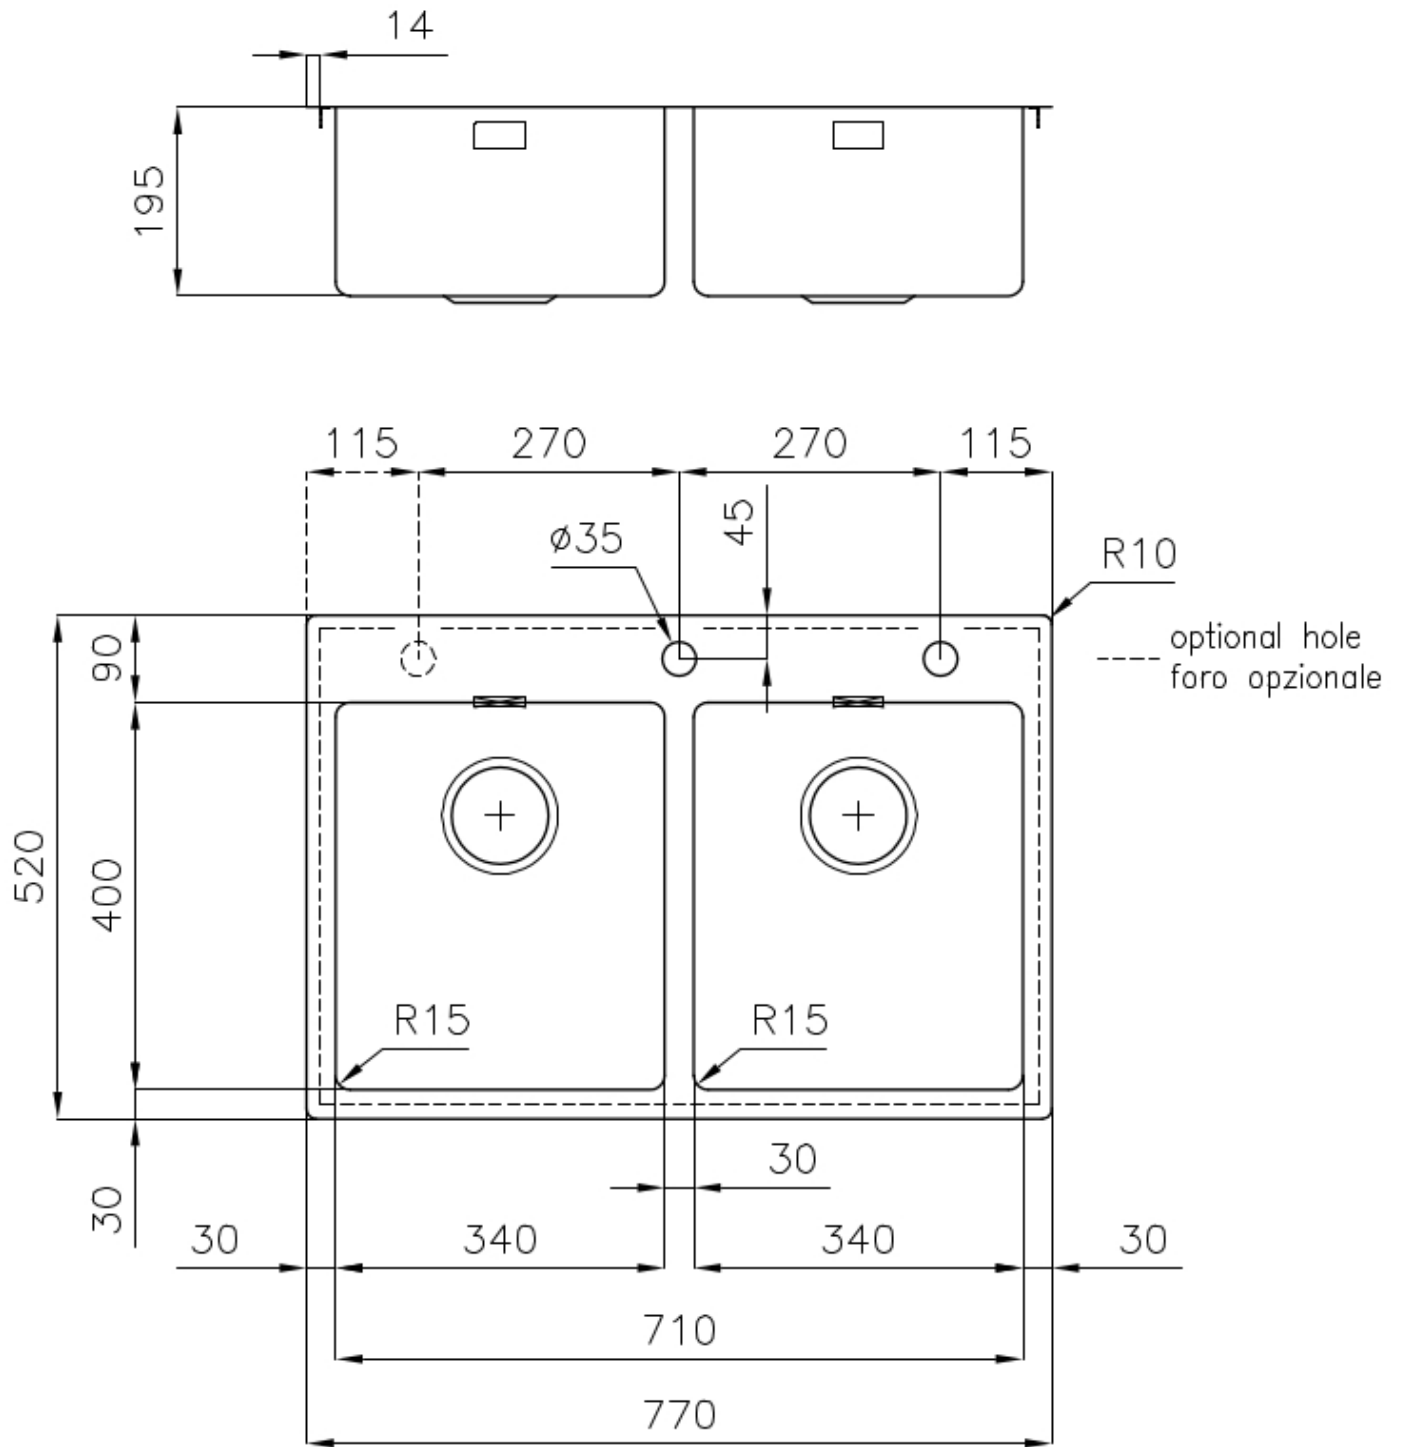

TECHNICAL DATA