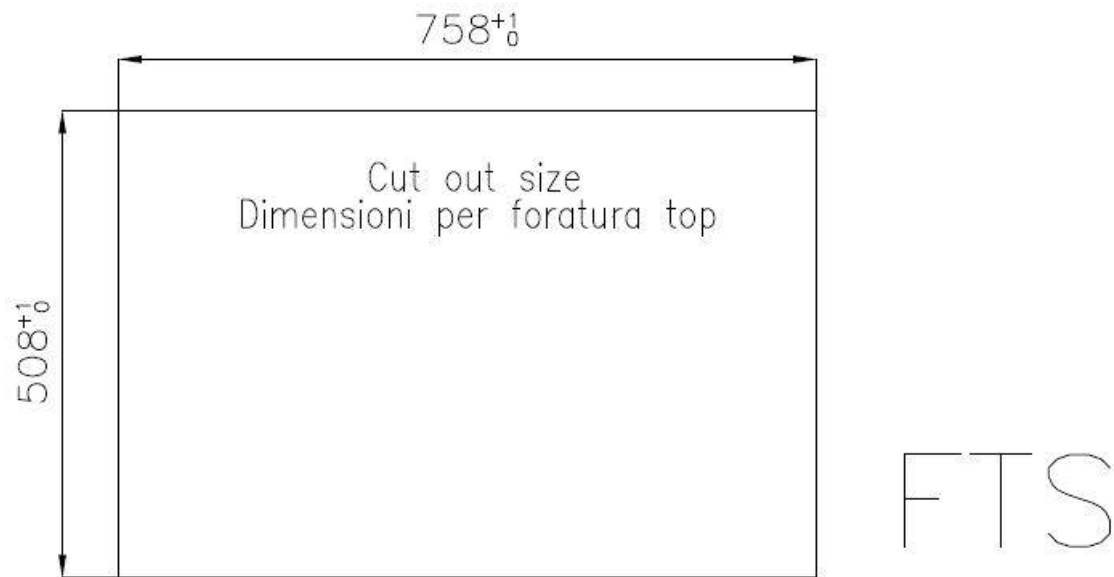

Lavello serie KE cod. 2269/080