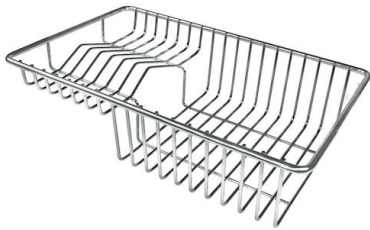

Small radius Bowls with squared shapes with a modern design and an increased capacity, for a minimal aesthetics connected with an extreme practicality.

Deep bowls This bowls reach an important depth, over 20 cm, thanks to the advanced production technology, that can be offer great capiciency and practicality in all the washing operations.

TECHNICAL DATA

Lavello serie KE cod. 2269/080

GALLERY

EQUIPMENT

Automatic waste fitting

8407 113

OPTIONAL ACCESSORIES

HPDE Chopping board
8657 001

HPDE Twin chopping board
8644 101

Stainless steel basket
8611 000

Stainless steel plate rack
8100 303

* only in combination with the accessory
8644 101

Stainless steel plate rack
8100 201

White bowl
8153 100